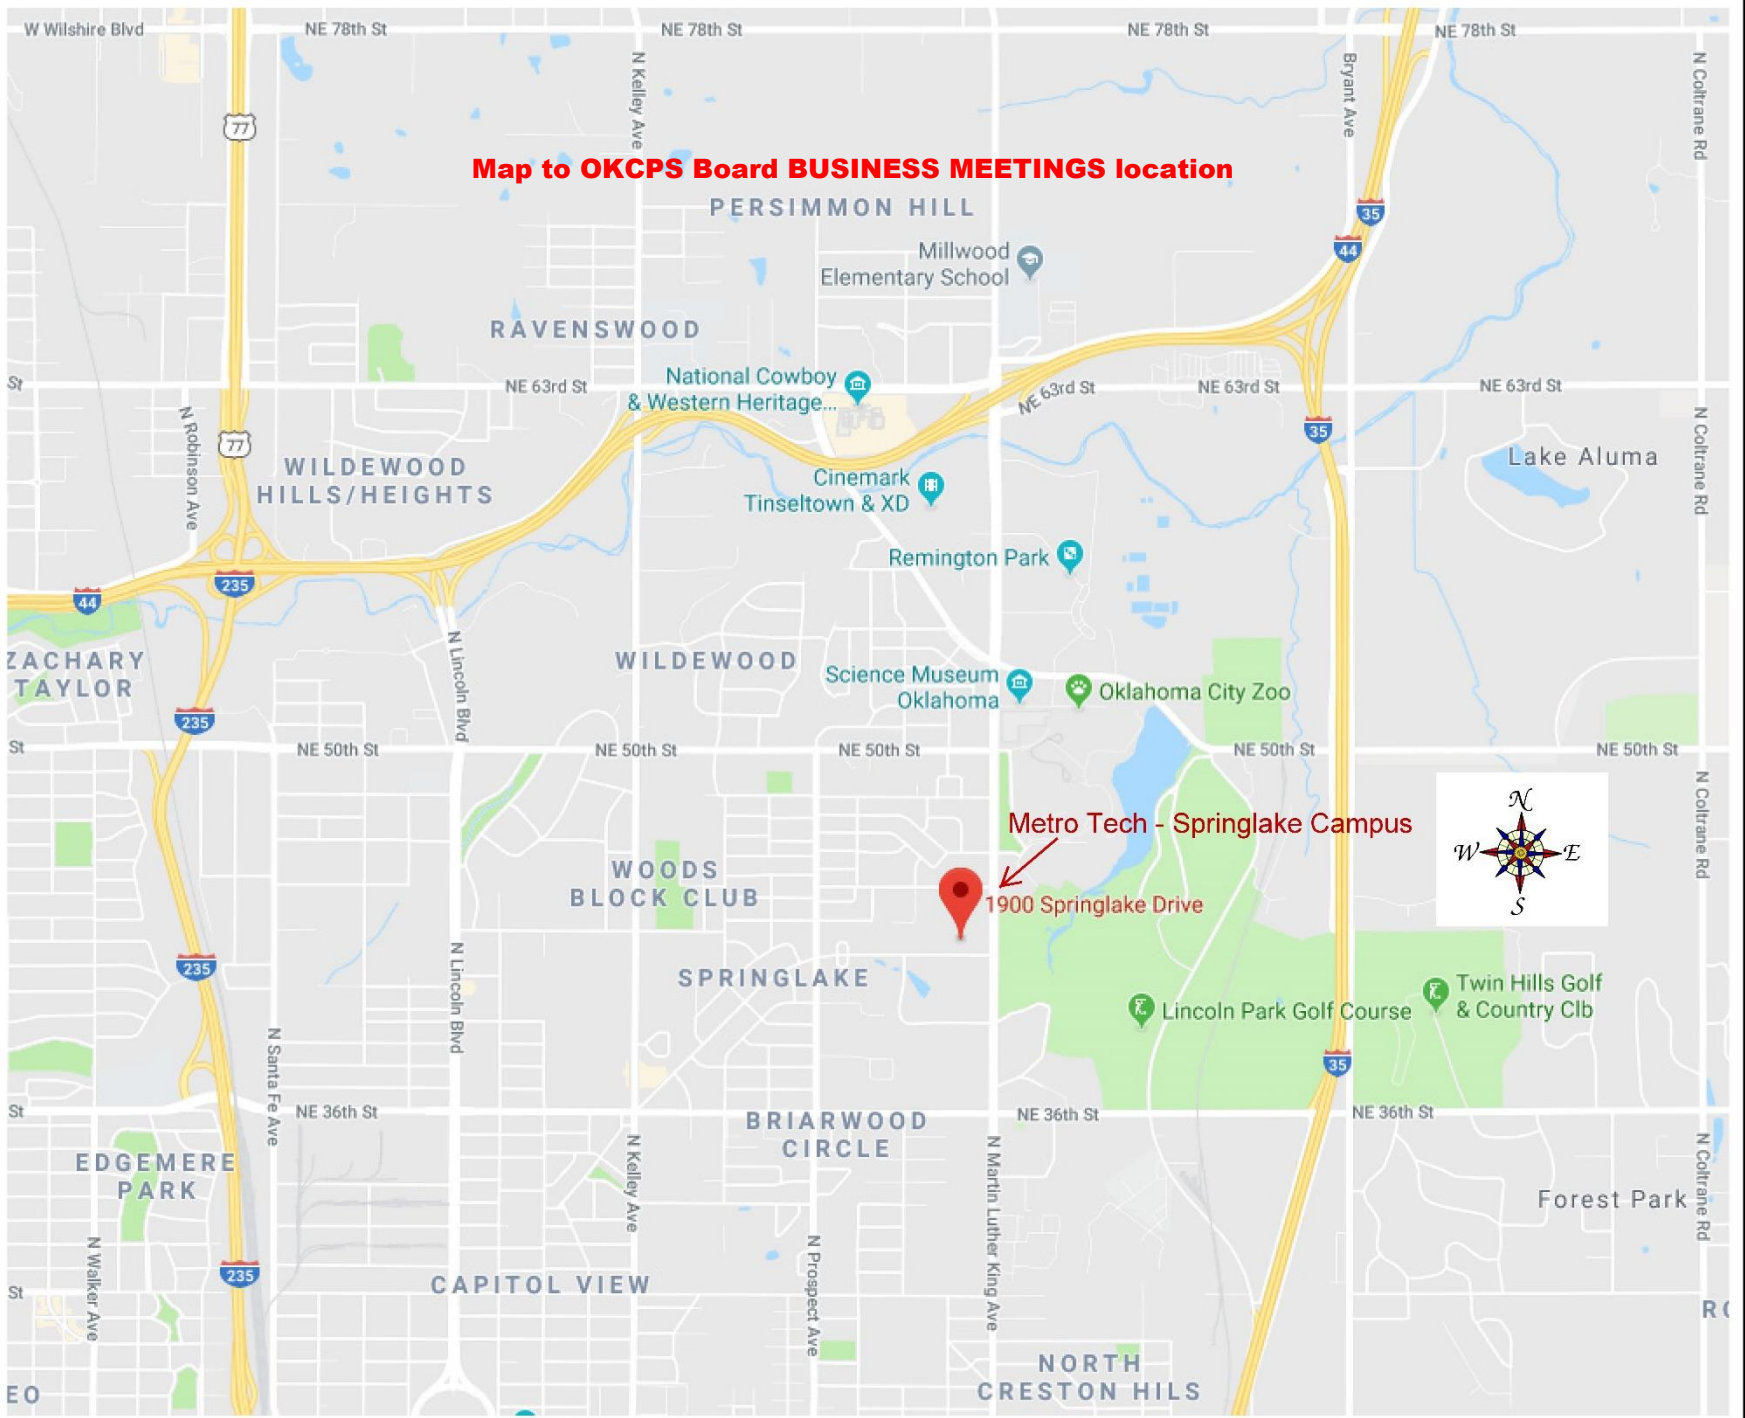

**Map to OKCPS Board BUSINESS MEETINGS location**

**Metro Tech - Springlake Campus**

1900 Springlake Drive

## Map of OKCPS Board BUSINESS MEETINGS location

**Metro Technology Centers**  
Preparing for Life

Campus Locator Map (7-2017)

Springlake Drive

Prospect Avenue

Metro Tech Drive

Staton Dr

Metro Tech Drive

Martin Luther King Avenue

OKCPS Board  
meets here  
(entry 6; lot D)

# Map of OKCPS Operations Center Location / Building 3 Entrance

2734 Miramar Boulevard, OKC, OK 73111

**Head North on  
Miramar Boulevard  
off of NE 23<sup>rd</sup> Street**

**Enter gate across  
from NE 26<sup>th</sup> Street**