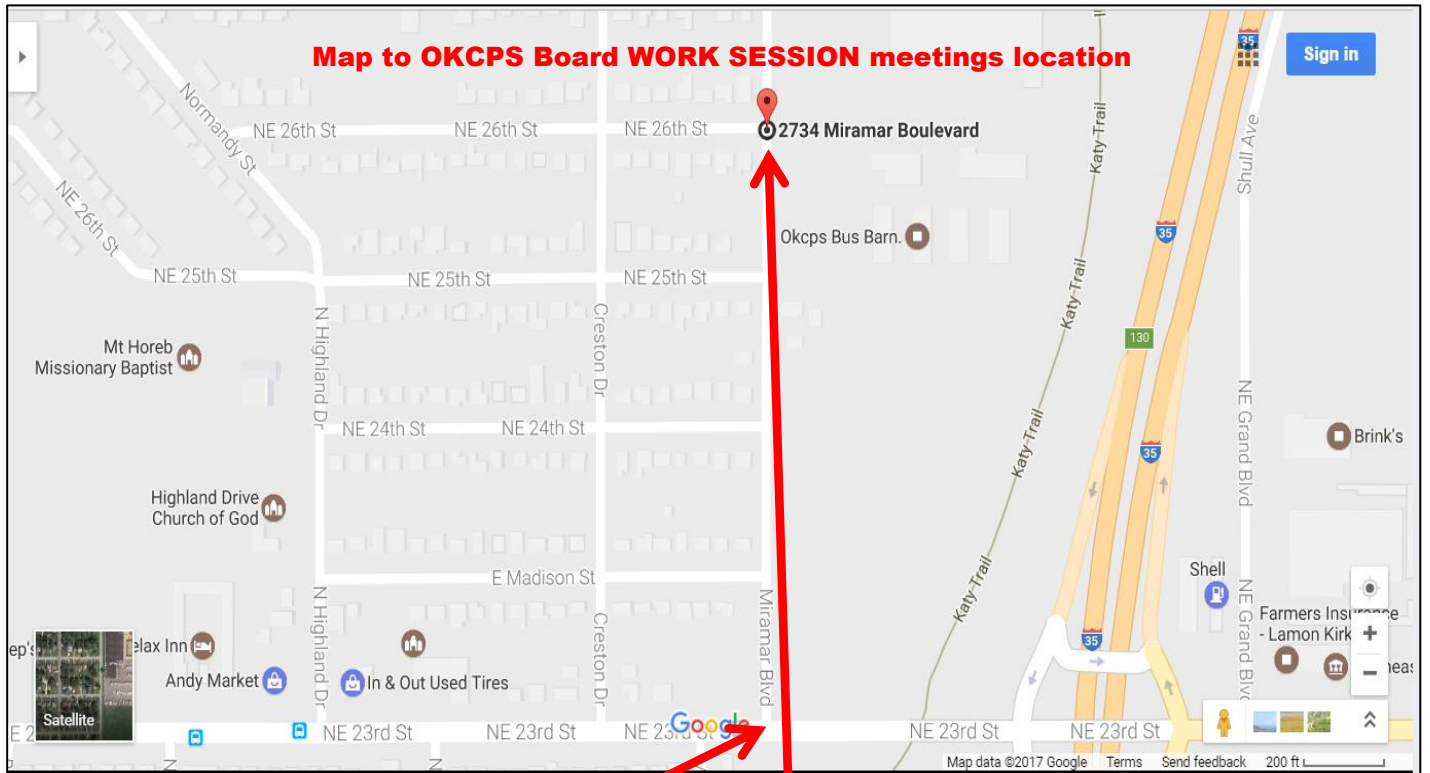

Martin Luther King Avenue

OKCPS Board  
meets here  
(entry 6; lot D)

### LEGEND

- BCC Business Conference Center (entry 6 and 7) • 1900 Springlake Drive
- CCC Child Care Training Center (entry 8) • 3901 Martin Luther King Avenue
- EDC Economic Development Center (entry 13 and 14) • 1700 Springlake Drive
- ITS Information Technology Services • 1600 Springlake Drive
- HCC Health Careers Center (entry 9, 10 and 11) • 1720 Springlake Drive
- ITC Information Technology Center (entry 4 and 5) • 1800 Springlake Drive
- MSA Metro Science Academy (entry 1, 2 and 3) • 1901 Springlake Drive
- MCA Metro Career Academy (entry 12) • 1700 Staton Dr.
- SVC Service Center • 1520 Staton Drive
- TM Transportation & Maintenance • 1500 Staton Drive
- WC Wellness Center • 1750 Metro Tech Drive
- WH Warehouse (shipping & receiving) • 1524 Staton Drive

# Map of OKCPS Operations Center Location / Building 3 Entrance

2734 Miramar Boulevard, OKC, OK 73111

**Head North on  
Miramar Boulevard  
off of NE 23<sup>rd</sup> Street**

**Enter gate across  
from NE 26<sup>th</sup> Street**